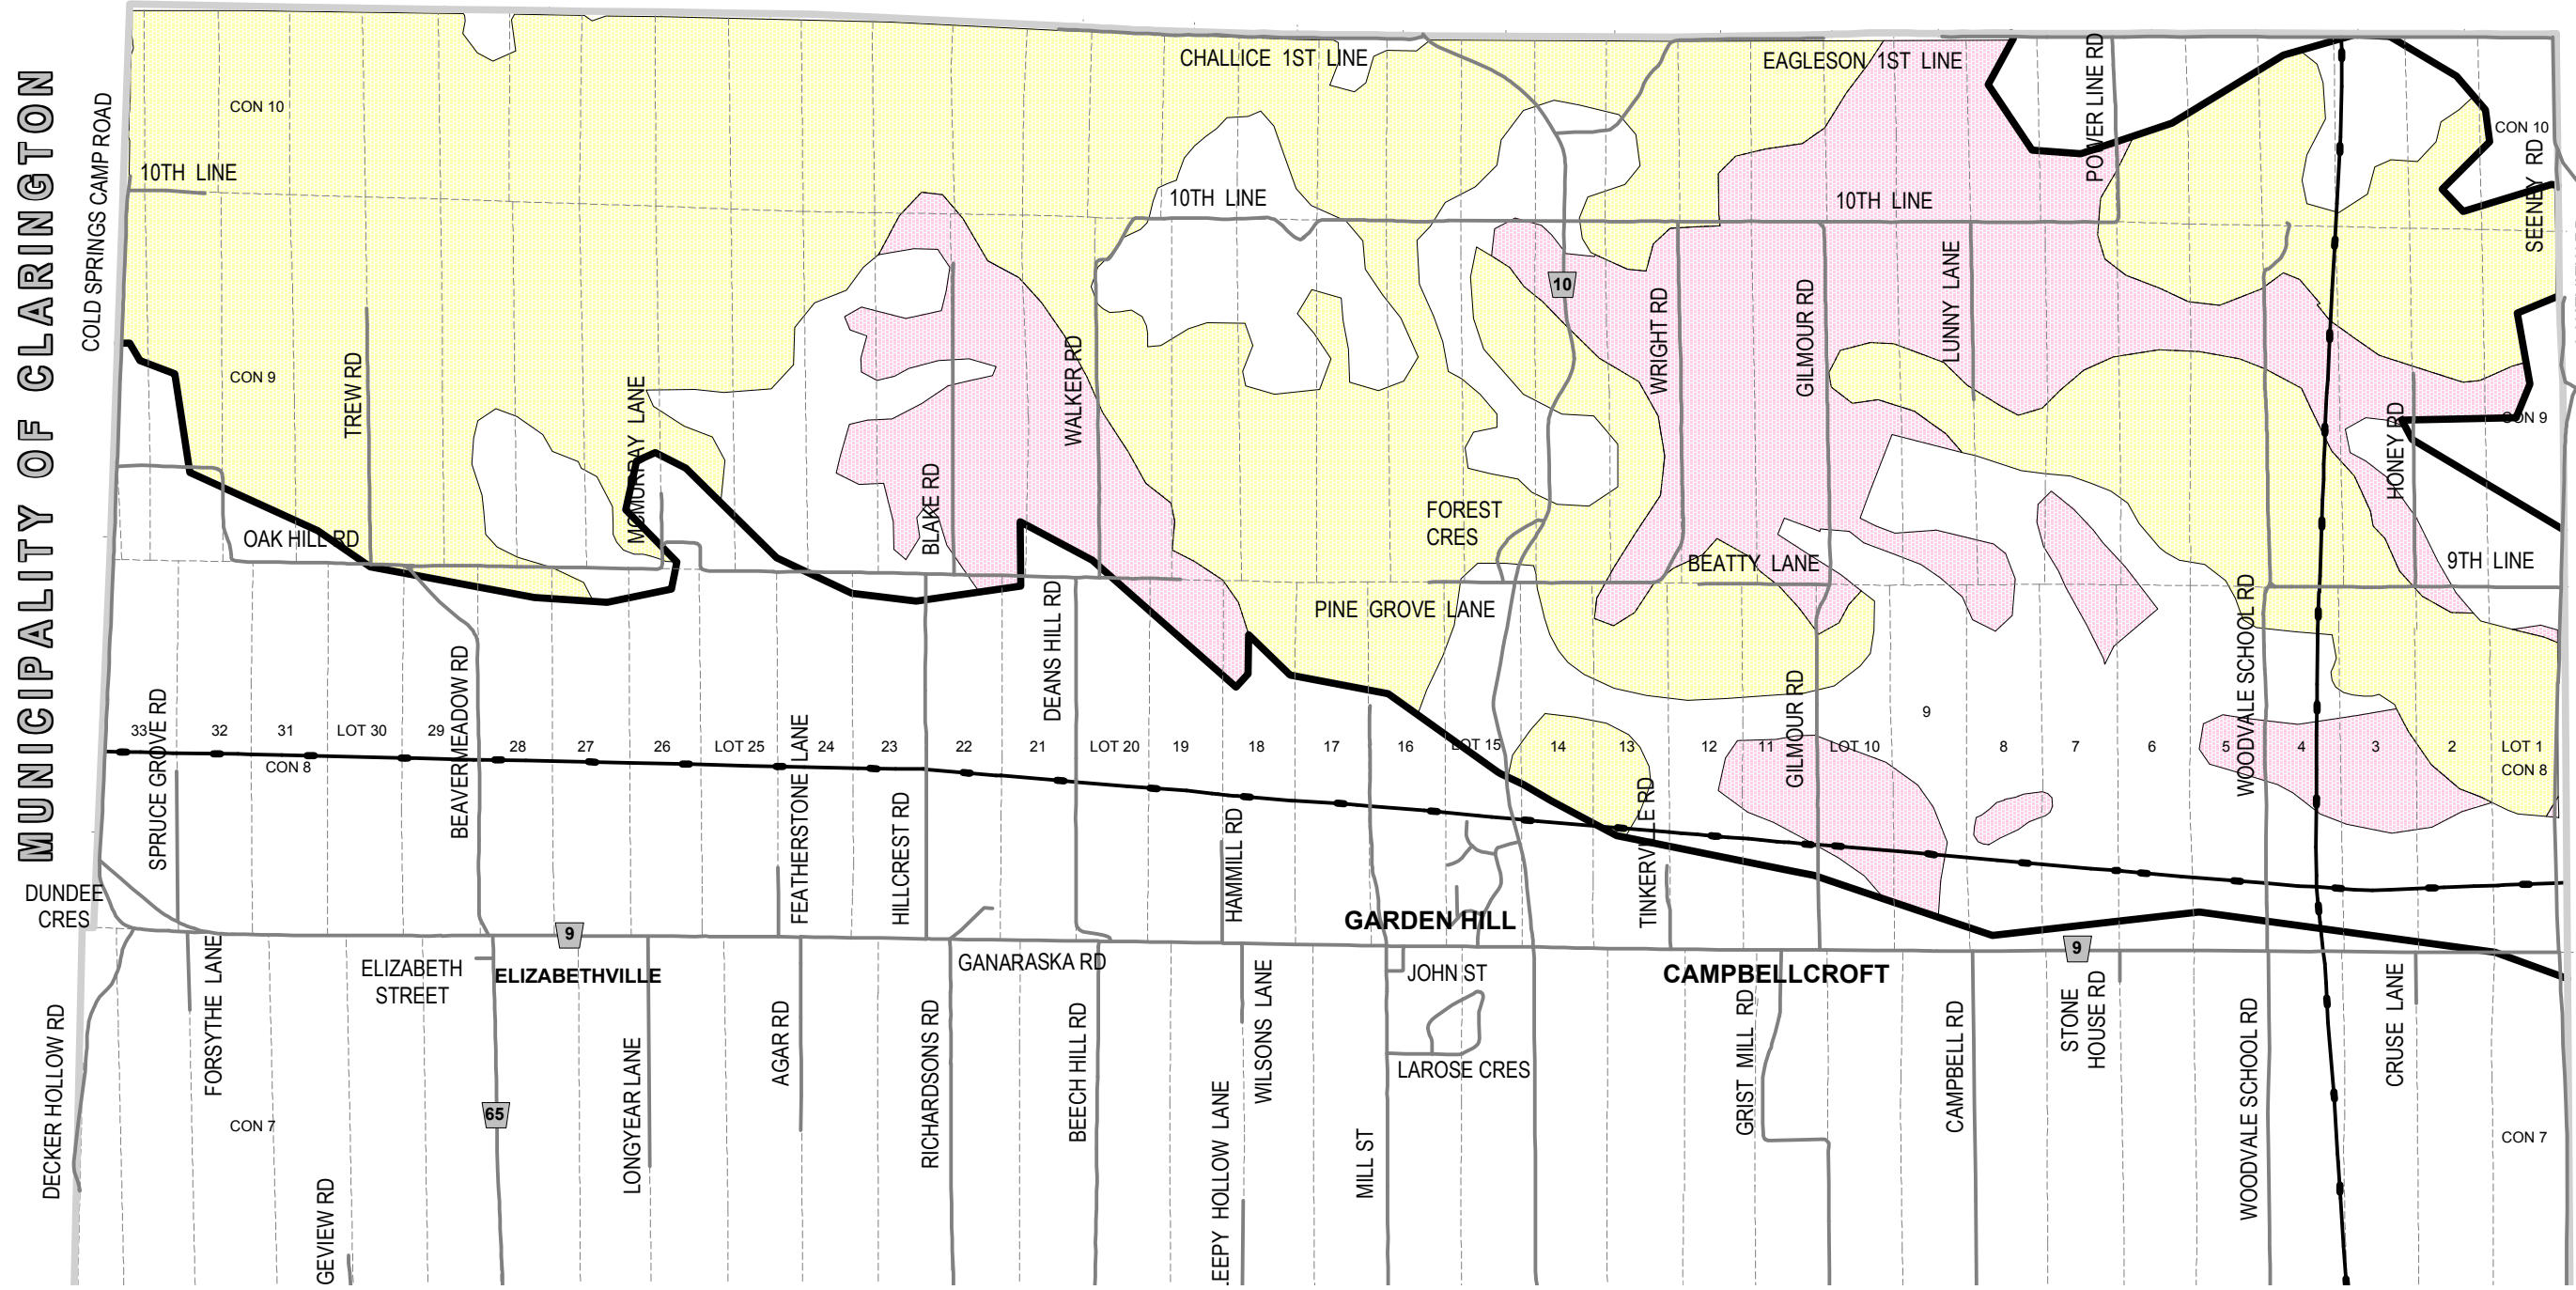

TOWNSHIP OF CAVAN - MILLBROOK - NORTH MONAGHAN

MUNICIPALITY OF CLARINGTON

TOWNSHIP OF HAMILTON

LEGEND
OAK RIDGES MORaine - LANDFORM CONSERVATION AREAS

- CATEGORY 1
- CATEGORY 2

REFER TO PART III, SECTION 30 OF THE
 OAK RIDGES MORaine CONSERVATION
 PLAN

OTHER
 OAK RIDGES MORaine BOUNDARY

**THE MUNICIPALITY
 OF PORT HOPE**

**SCHEDULE I
 OAK RIDGES MORaine
 LANDFORM CONSERVATION AREAS**

THIS MAP APPLIES TO "SECTION F" ONLY

SEPTEMBER 26, 2006