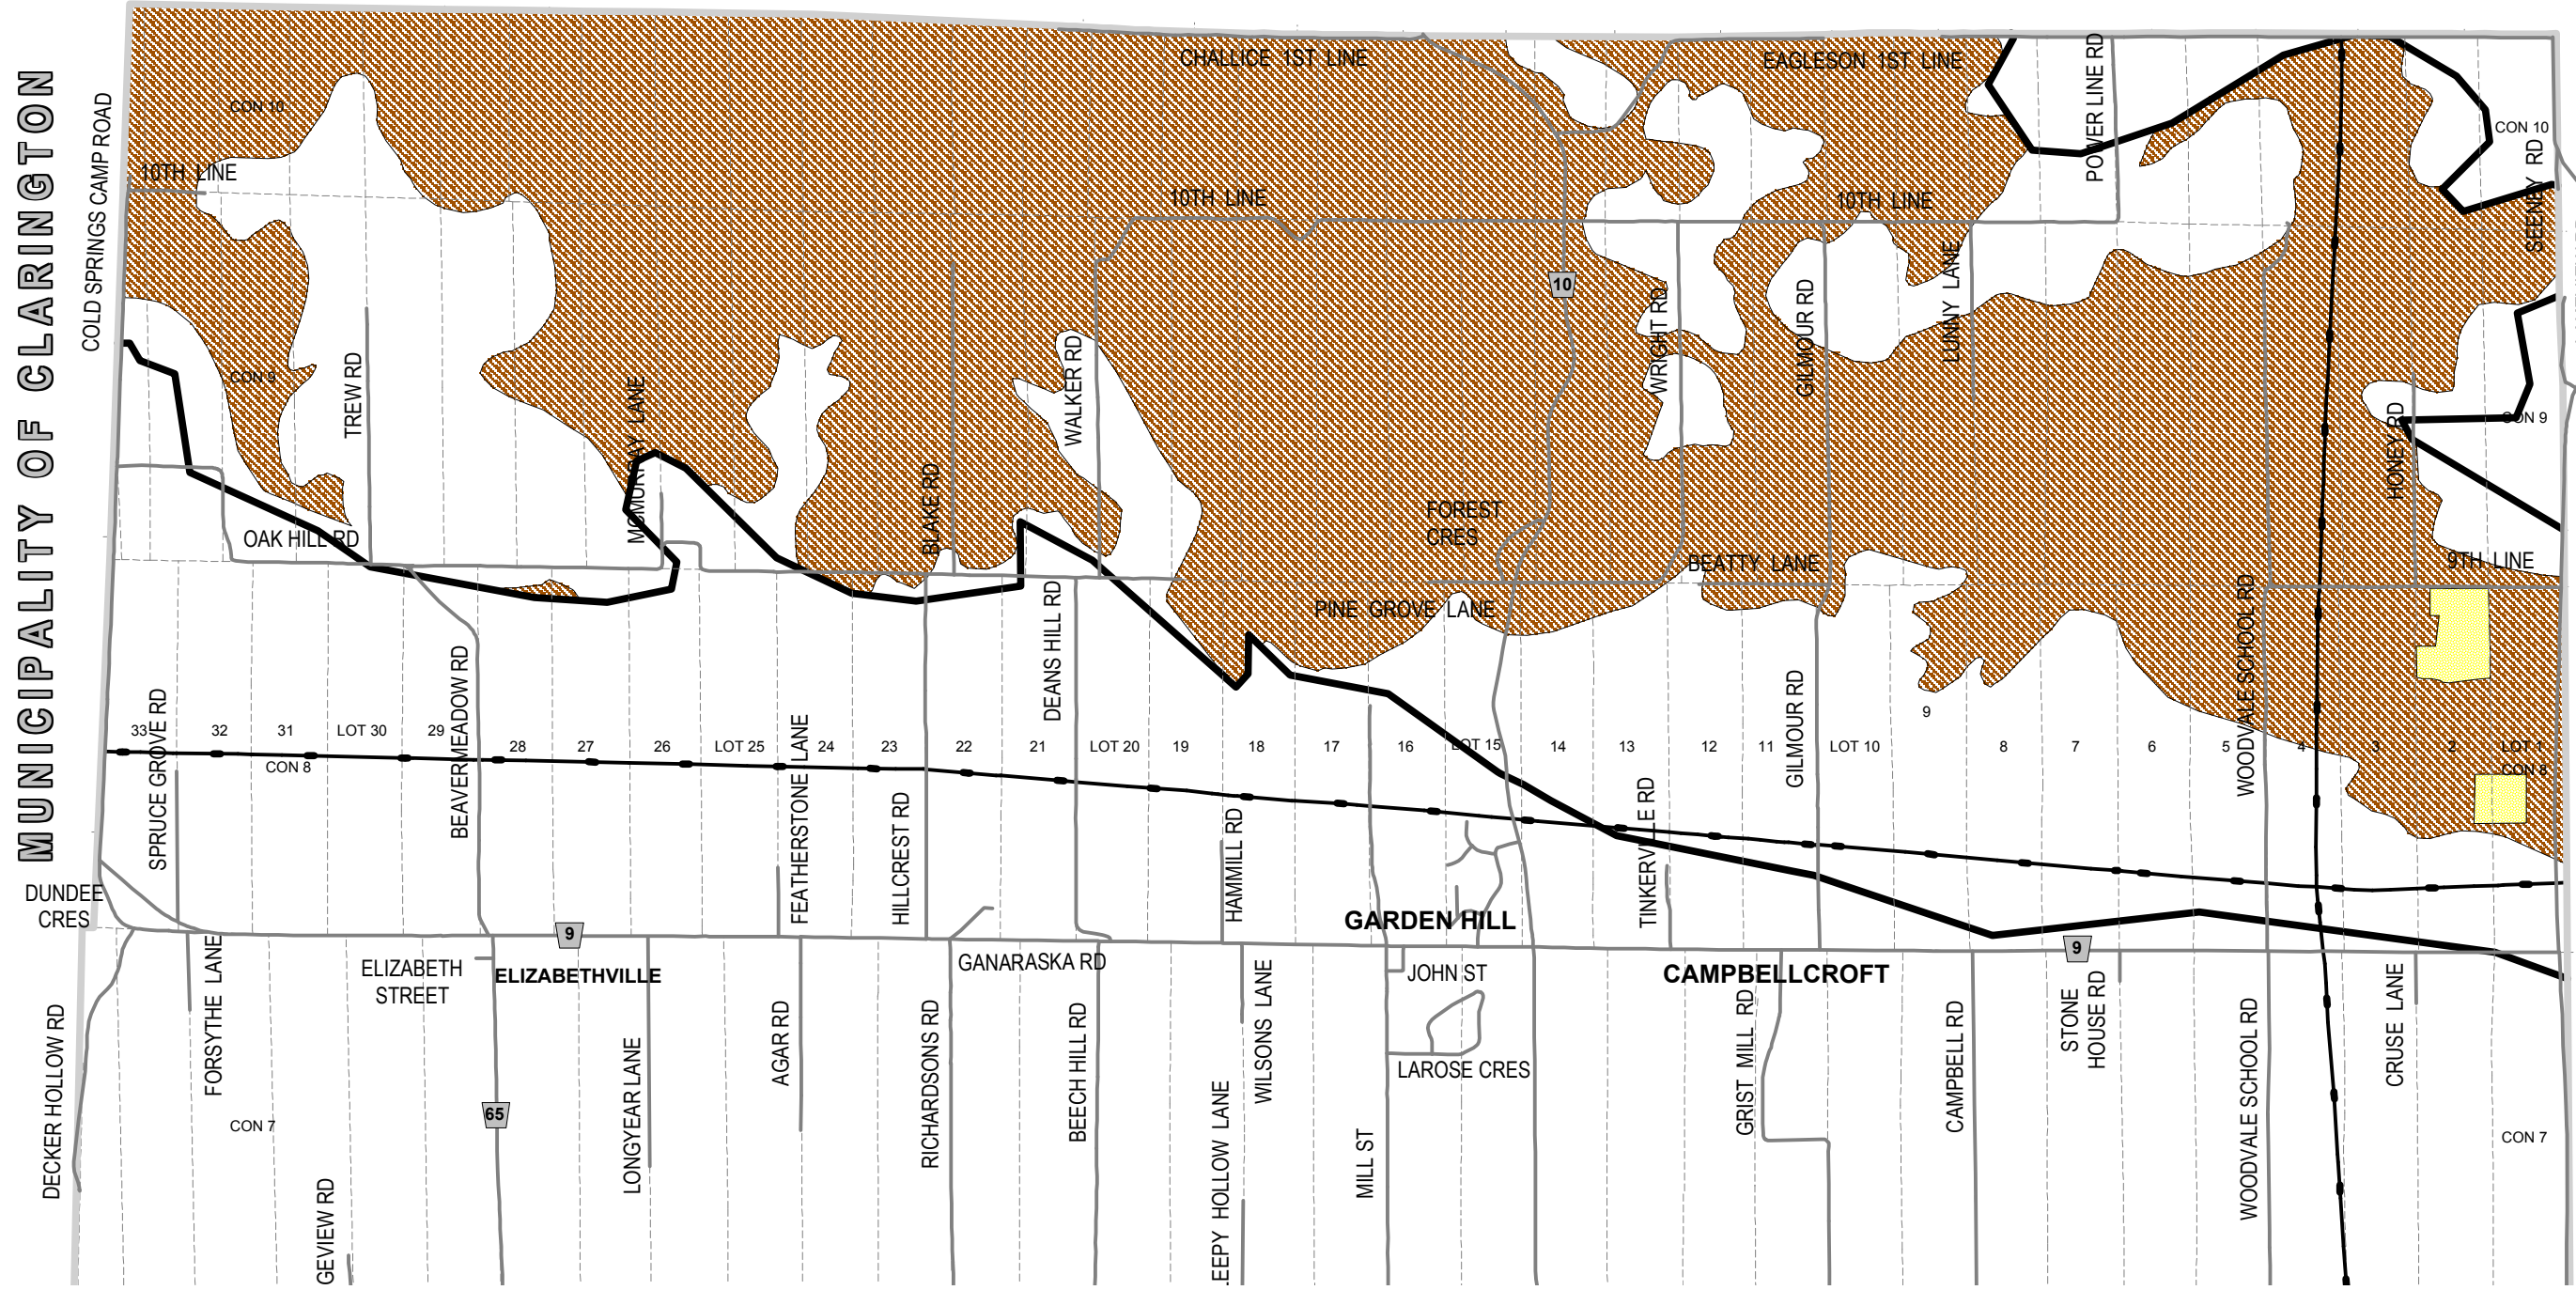

TOWNSHIP OF CAVAN - MILLBROOK - NORTH MONAGHAN

MUNICIPALITY OF CLARINGTON

TOWNSHIP OF HAMILTON

- LEGEND**
- OAK RIDGES MORaine - MINERAL AGGREGATE
 - AGGREGATE RESOURCE AREAS
 - LICENSED PITS
- OTHER**
- OAK RIDGES MORaine BOUNDARY

**THE MUNICIPALITY
OF PORT HOPE**

SCHEDULE J
**OAK RIDGES MORaine
MINERAL AGGREGATE**

THIS MAP APPLIES TO "SECTION F" ONLY

SEPTEMBER 26, 2006