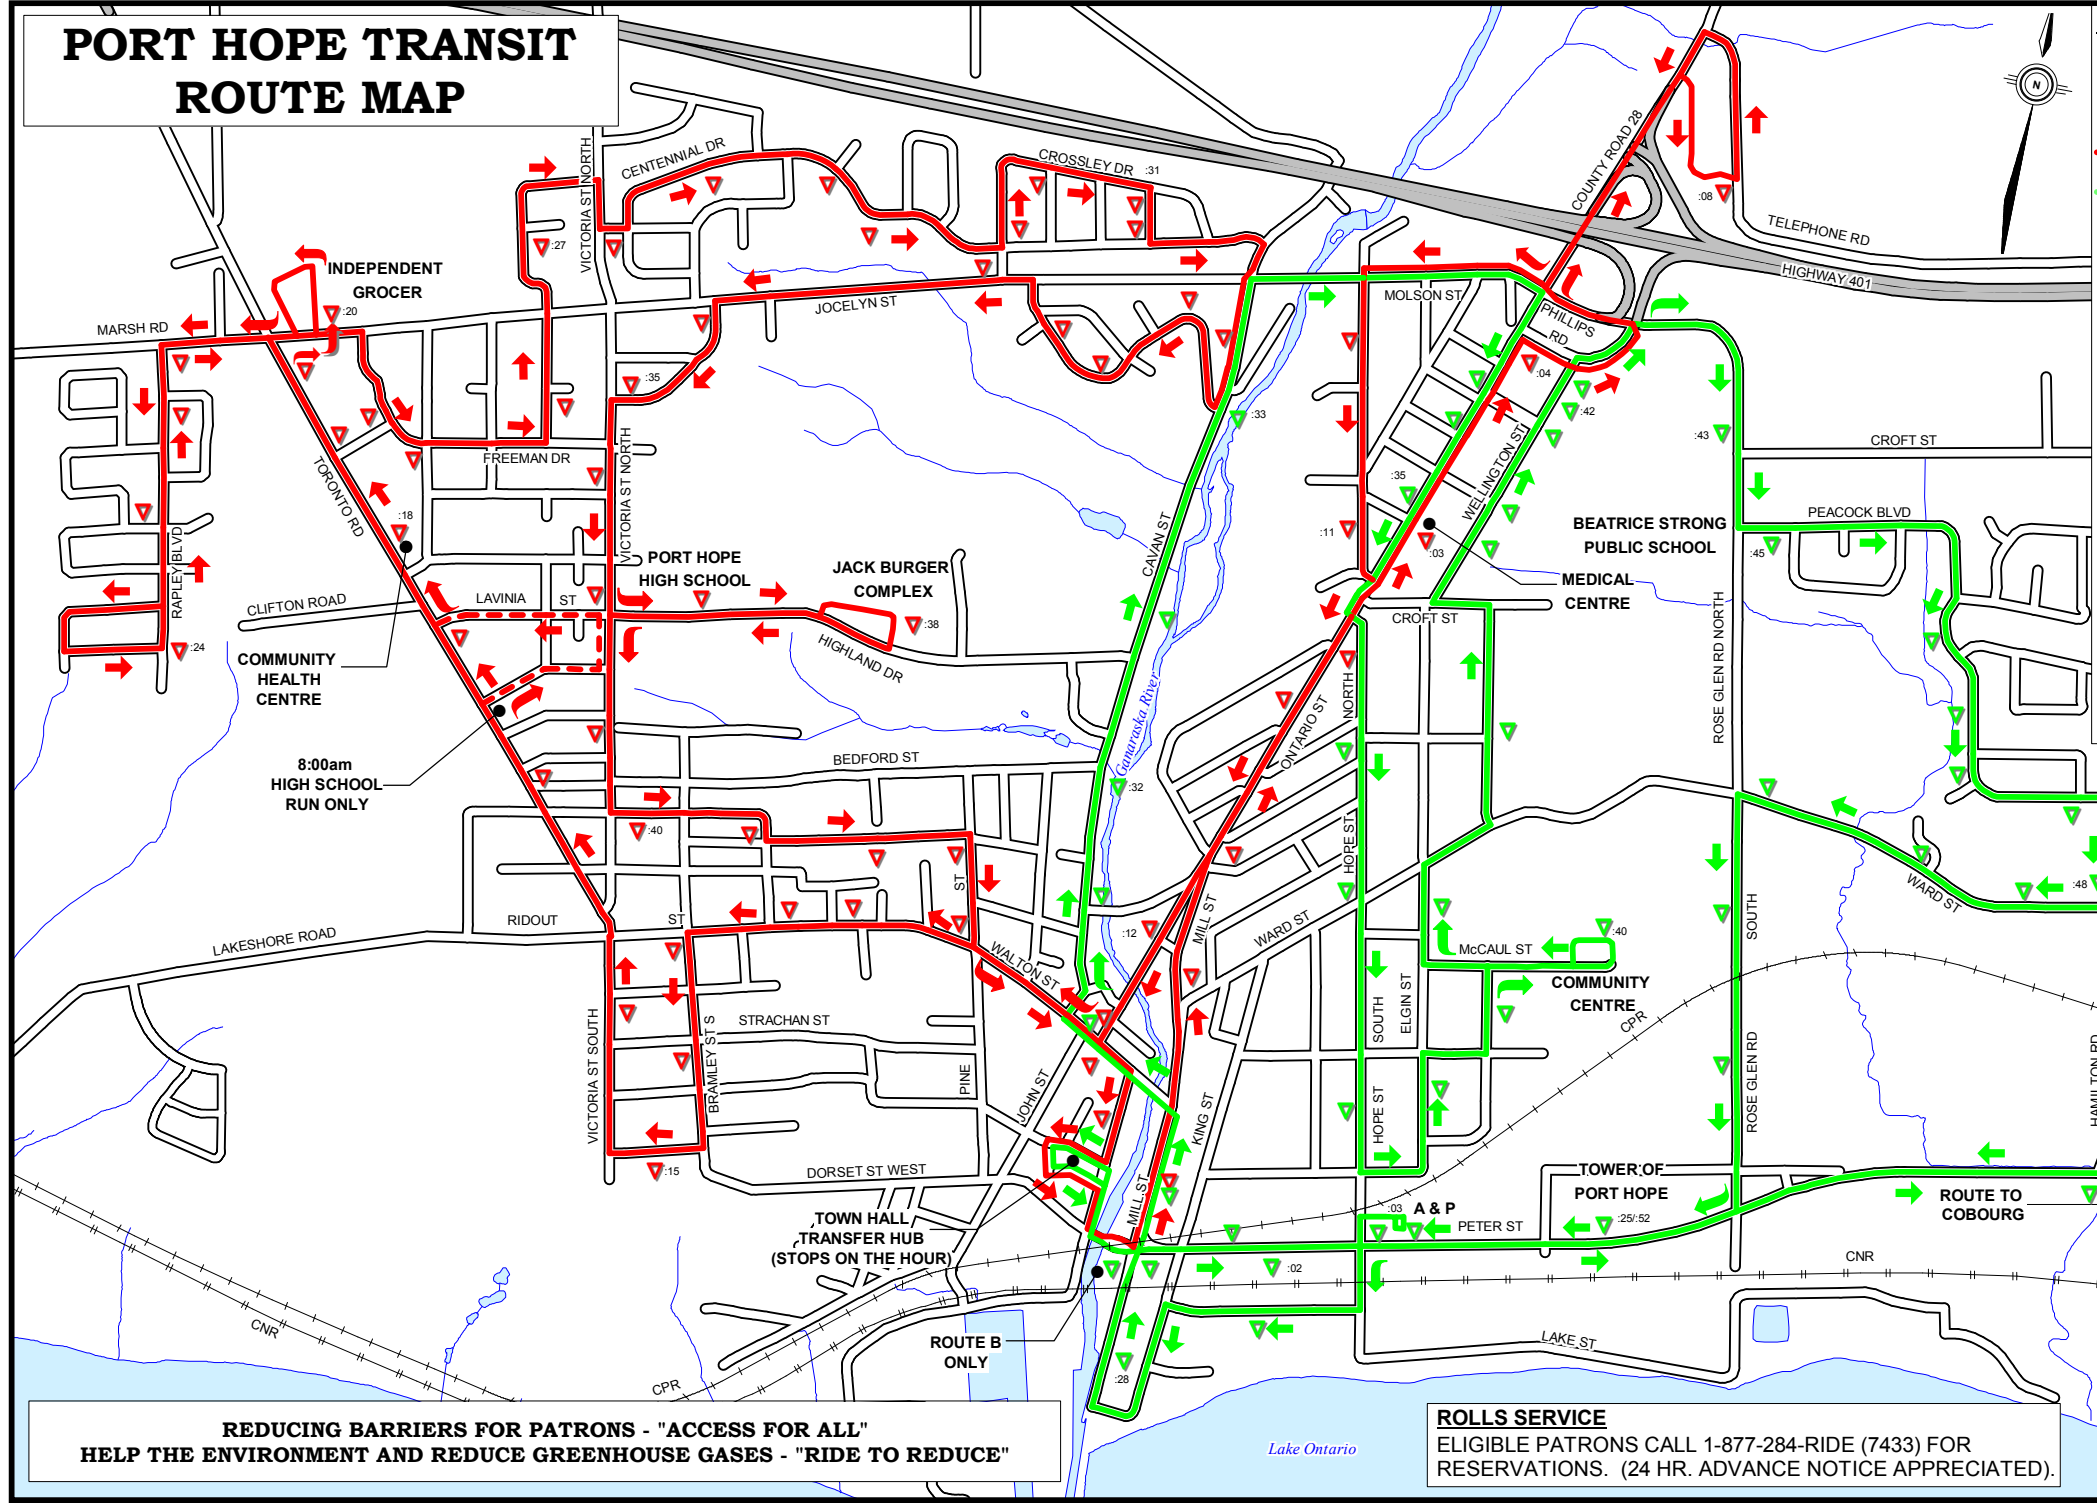

PORT HOPE TRANSIT ROUTE MAP

LEGEND

-  :00 BUS STOP WITH APPROX. STOP TIME (MINS. PAST THE HOUR)
-   DIRECTION OF TRAVEL
-  ROUTE A
-  ROUTE B

BUS FARES (EXACT CASH FARE SYSTEM)

ADULTS (18-64 YRS)	\$2.00
CHILDREN (4-17 YRS)	\$1.50
SENIOR CITIZENS (65+)	\$1.50
PRESCHOOLERS	FREE

FOR INQUIRIES CALL
PORT HOPE WORKS AND
ENGINEERING (905) 885-2431

OPERATED BY
TRENTWAY-WAGAR INC. (905) 885-9419

REMINDER
PURCHASE YOUR BUS PASSES
AND SAVE ON TAXES.

ROUTE DETAIL (COBOURG)

SERVICE TO COBOURG
ADD \$1.00 TO CONVENTIONAL TRIP OR
\$2.00 FOR TRIP ONLY TO COBOURG
DEPOSIT TICKET ON DEPARTURE

REDUCING BARRIERS FOR PATRONS - "ACCESS FOR ALL"
HELP THE ENVIRONMENT AND REDUCE GREENHOUSE GASES - "RIDE TO REDUCE"

ROLLS SERVICE
ELIGIBLE PATRONS CALL 1-877-284-RIDE (7433) FOR
RESERVATIONS. (24 HR. ADVANCE NOTICE APPRECIATED).