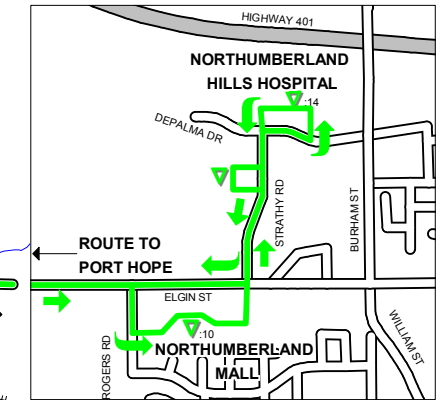

PORT HOPE TRANSIT ROUTE MAP

LEGEND

-  :00 BUS STOP WITH APPROX. STOP TIME (MINS. PAST THE HOUR)
-   DIRECTION OF TRAVEL
-  ROUTE A
-  ROUTE B

BUS FARES (EXACT CASH FARE SYSTEM)

ADULTS (18-64 YRS)	\$2.00
CHILDREN (4-17 YRS)	\$1.50
SENIOR CITIZENS (65+)	\$1.50
PRESCHOOLERS	FREE

FOR INQUIRIES CALL
PORT HOPE WORKS AND
ENGINEERING (905) 885-2431

OPERATED BY
TRENTWAY-WAGAR INC. (905) 885-9419

REMINDER
PURCHASE YOUR BUS PASSES
AND SAVE ON TAXES.

ROUTE DETAIL (COBOURG)

SERVICE TO COBOURG
ADD \$1.00 TO CONVENTIONAL TRIP OR
\$2.00 FOR TRIP ONLY TO COBOURG
DEPOSIT TICKET ON DEPARTURE