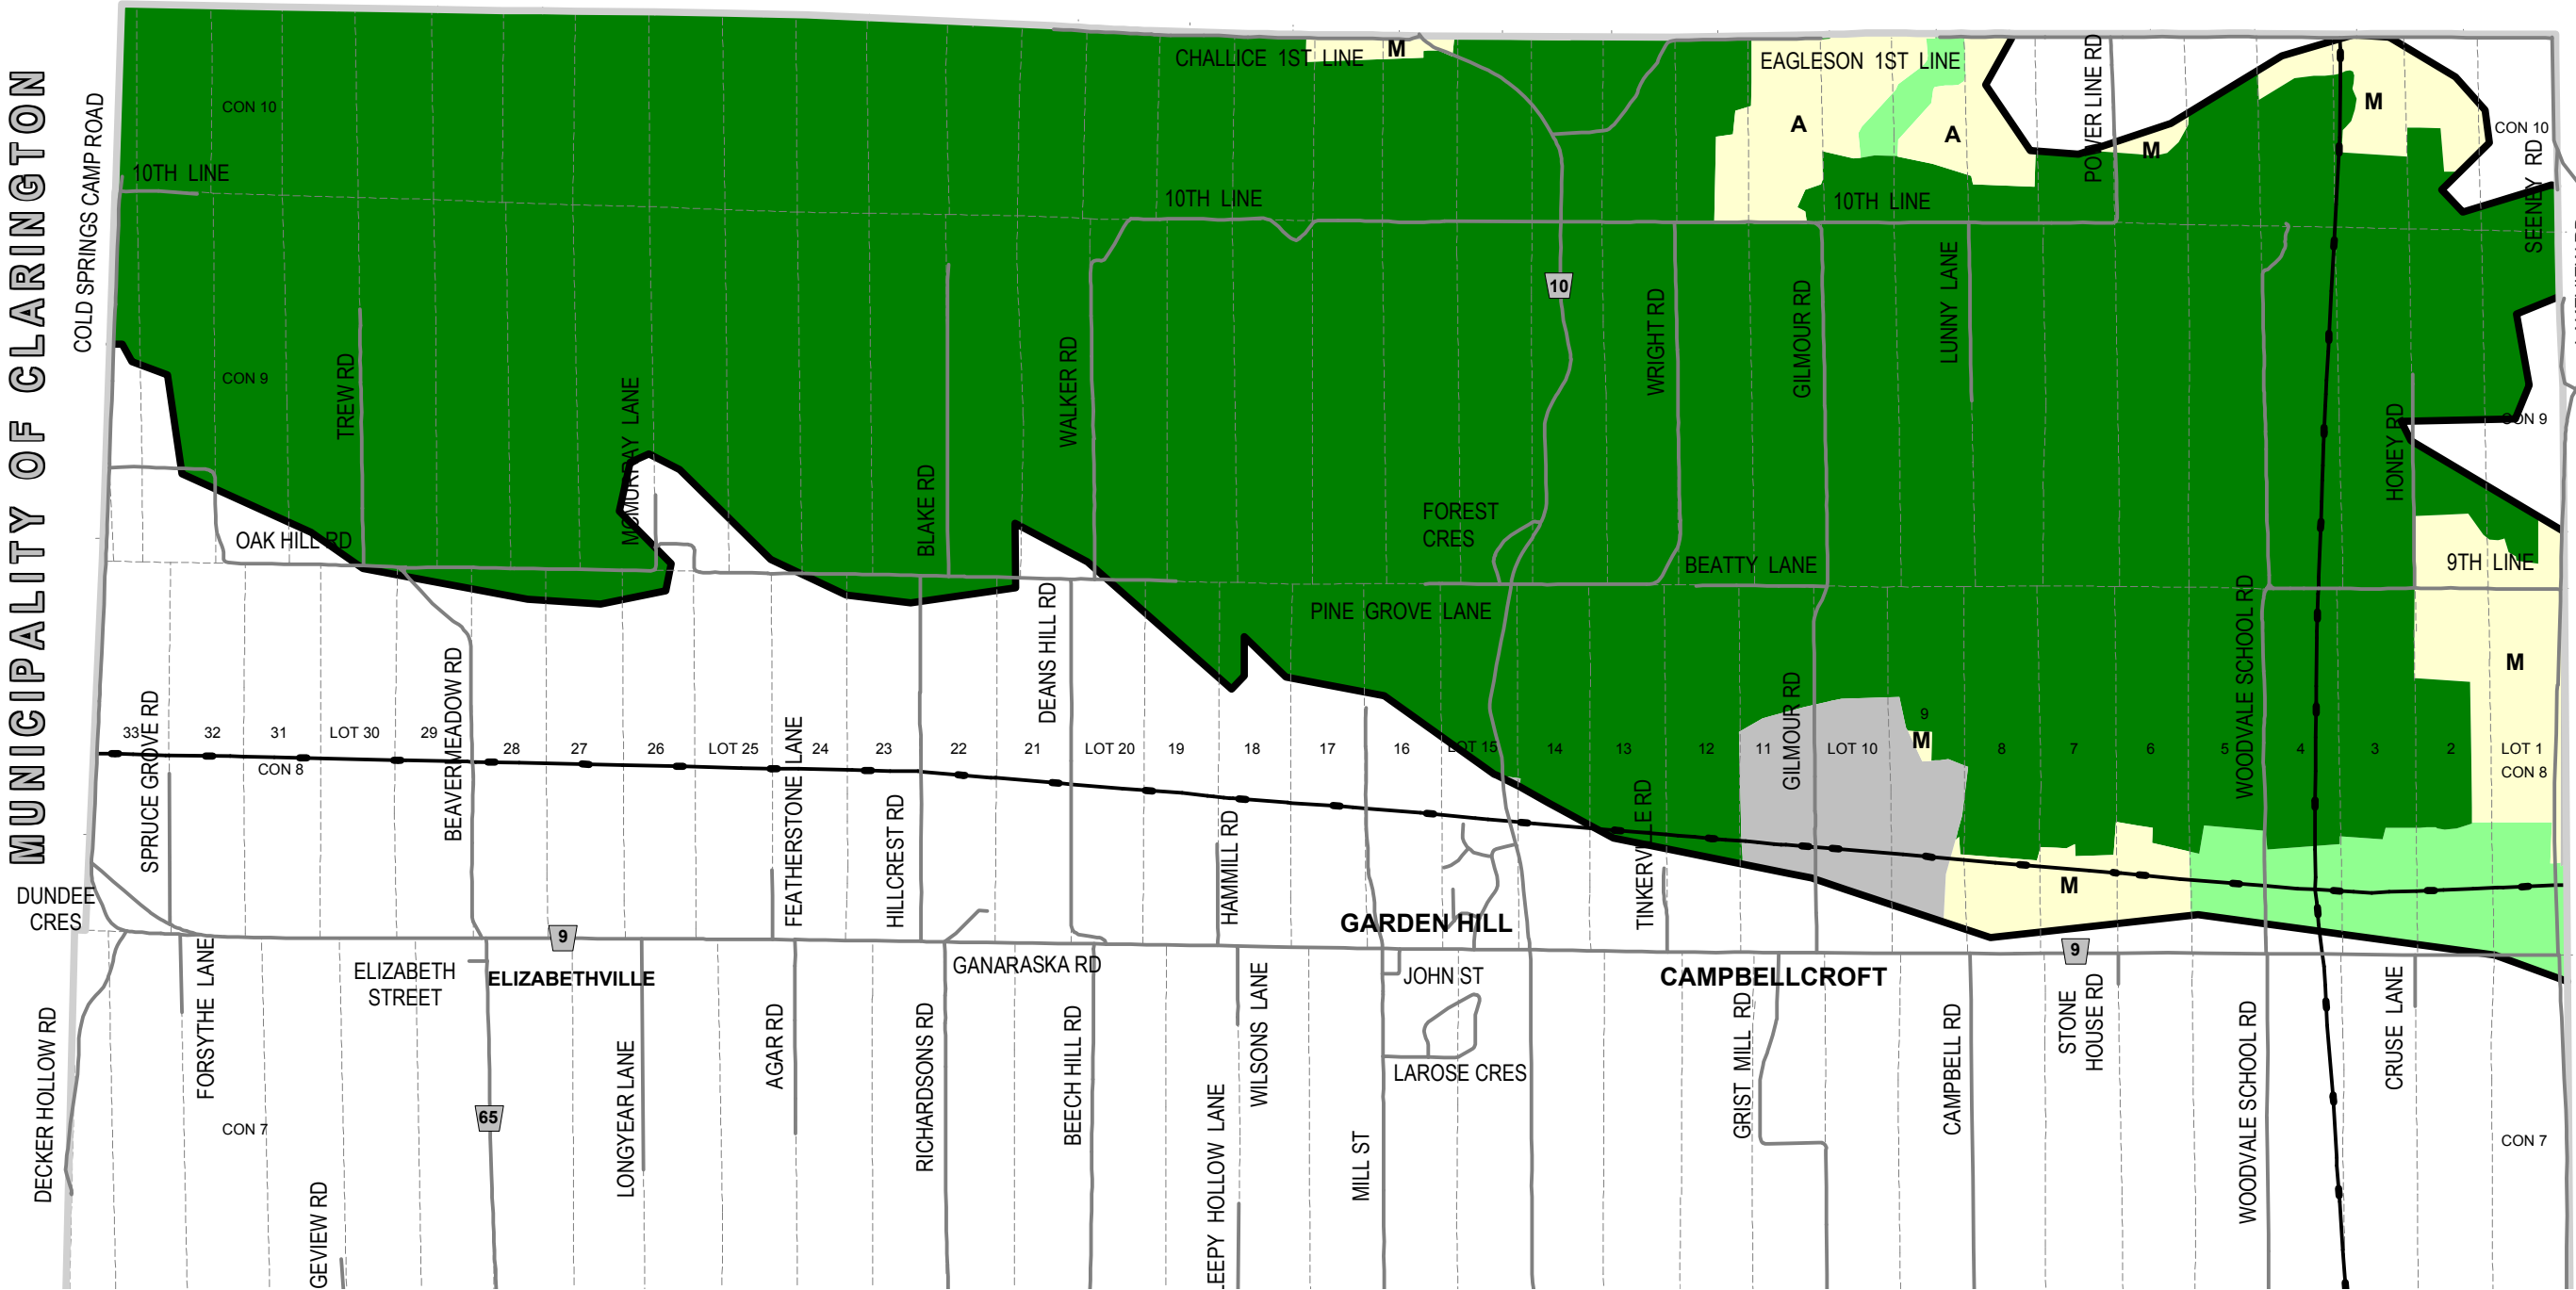

TOWNSHIP OF CAVAN - MILLBROOK - NORTH MONAGHAN

MUNICIPALITY OF CLARINGTON

TOWNSHIP OF HAMILTON

LEGEND

OAK RIDGES MORaine - LAND USE

- NATURAL CORE AREA
- NATURAL LINKAGE AREA
- A COUNTRY SIDE AREA (AGRICULTURAL PRIORITY AREA)
- M COUNTRY SIDE AREA (MARGINAL LANDS)
- RURAL SETTLEMENT AREA

OTHER

- OAK RIDGES MORaine BOUNDARY

THE MUNICIPALITY OF PORT HOPE

**SCHEDULE F
OAK RIDGES MORaine
LAND USE**

THIS MAP APPLIES TO "SECTION F" ONLY

SEPTEMBER 26, 2006