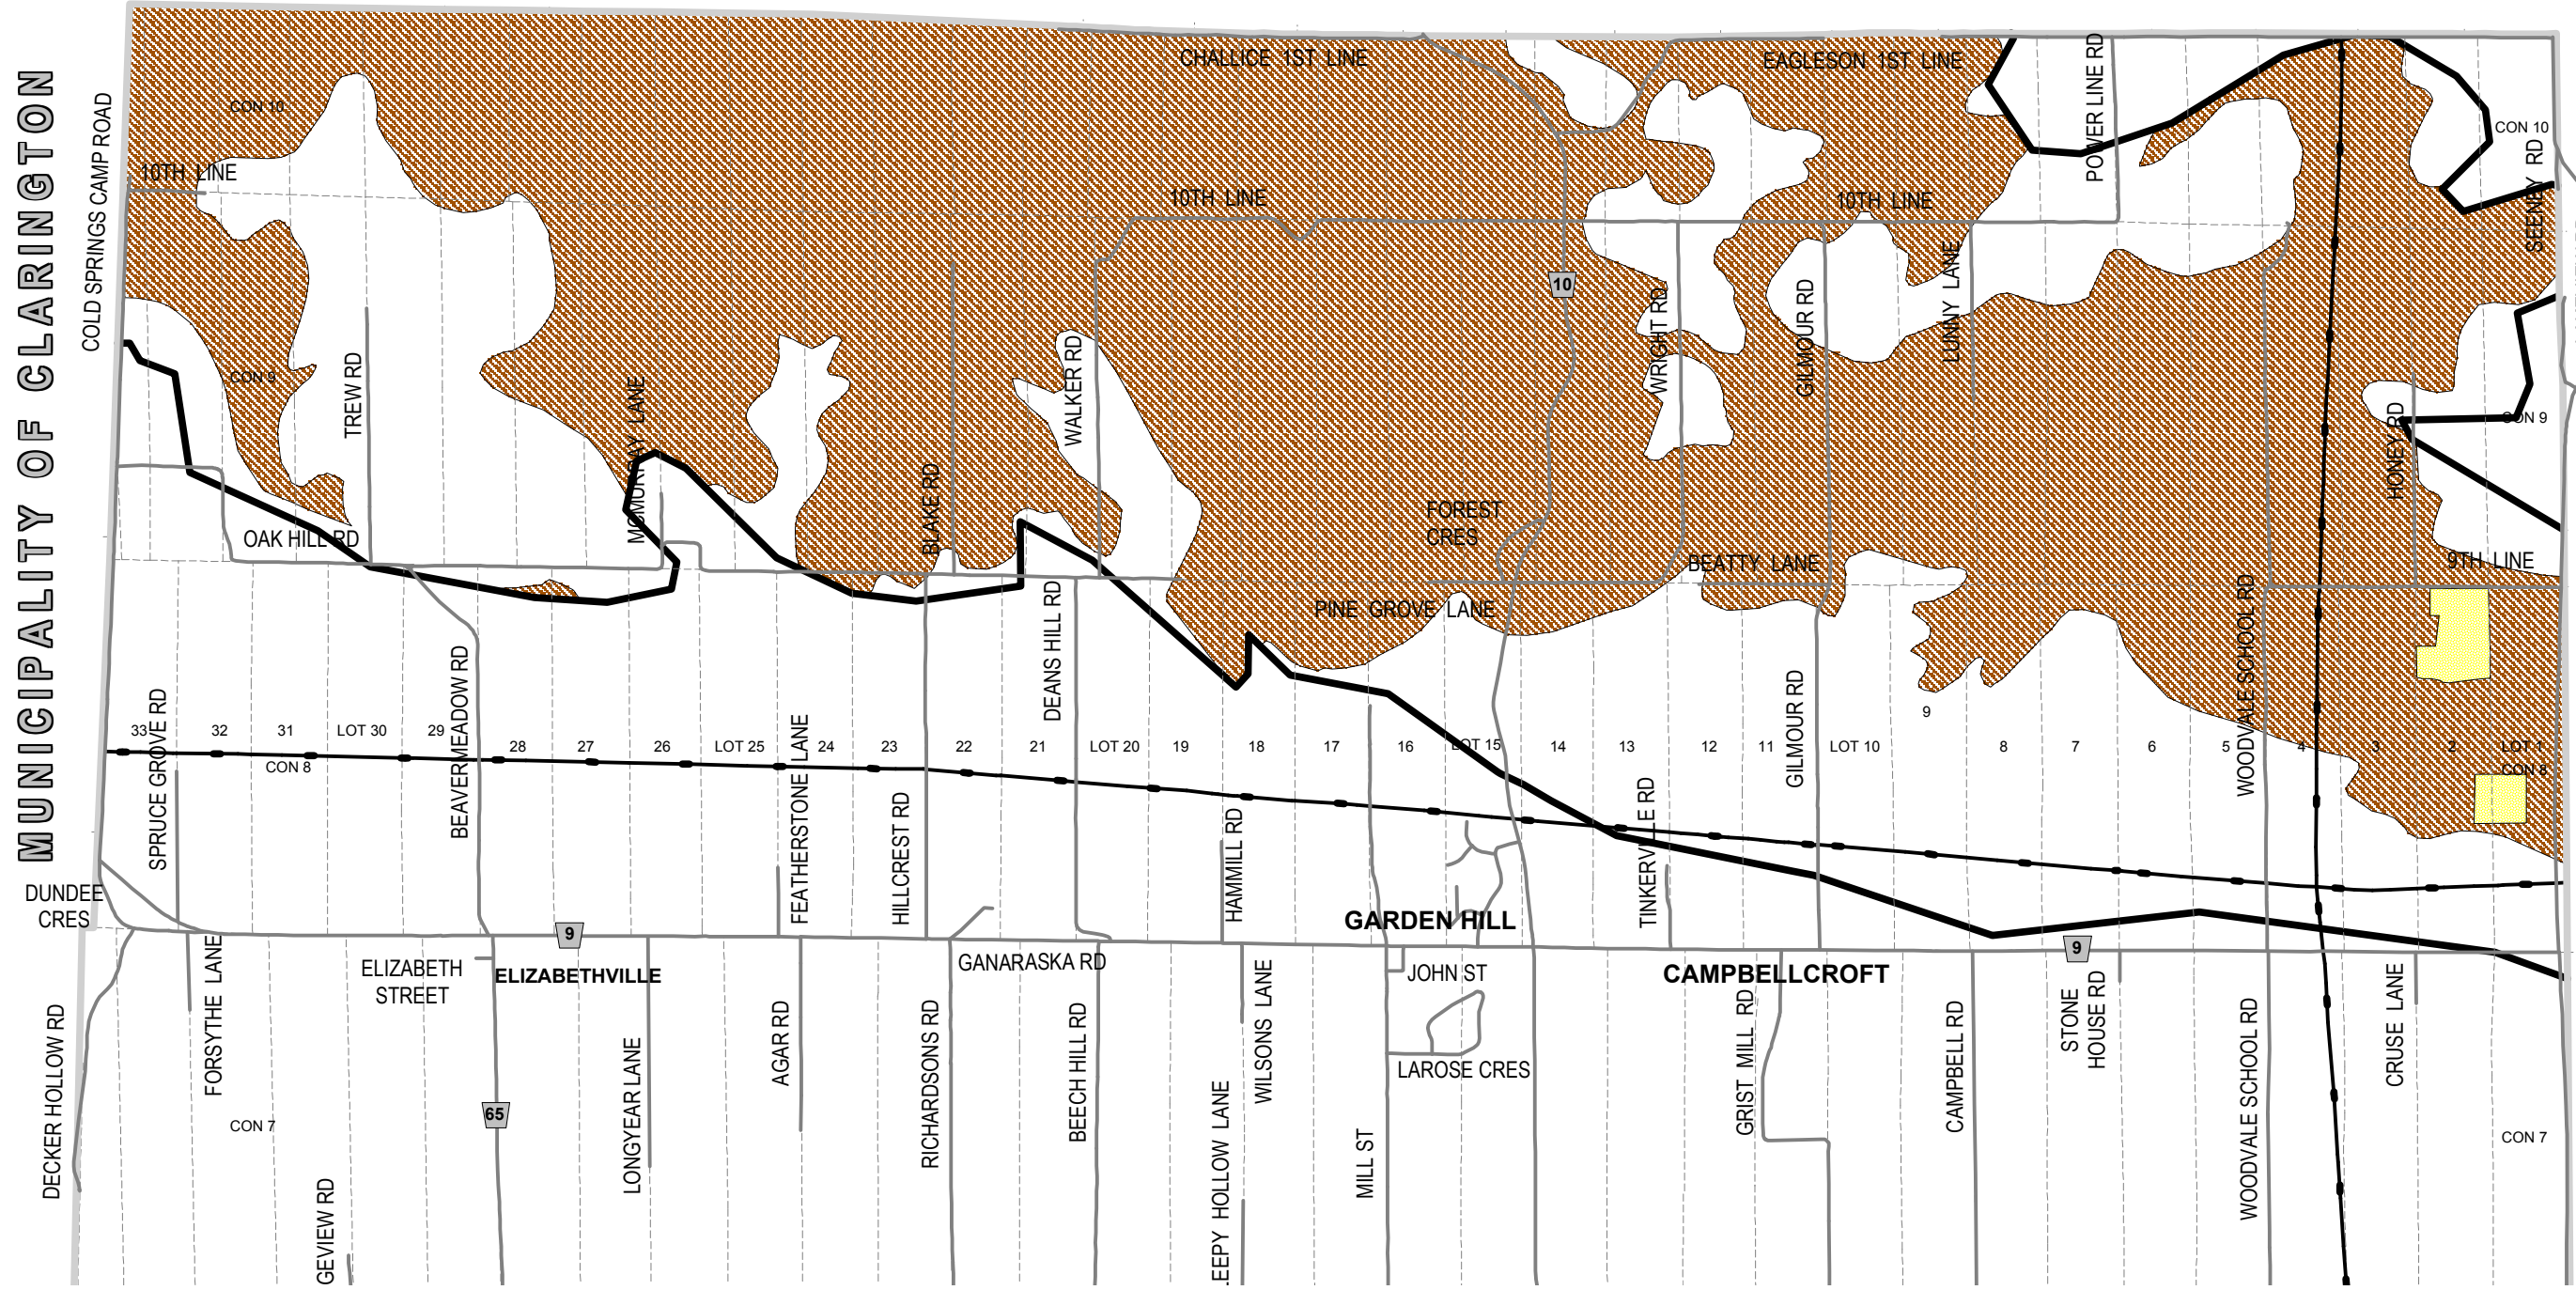

TOWNSHIP OF CAVAN - MILLBROOK - NORTH MONAGHAN

MUNICIPALITY OF CLARINGTON

TOWNSHIP OF HAMILTON

- LEGEND**
- OAK RIDGES MORAINE - MINERAL AGGREGATE
 - AGGREGATE RESOURCE AREAS
 - LICENSED PITS
- OTHER**
- OAK RIDGES MORAINE BOUNDARY

**THE MUNICIPALITY
OF PORT HOPE**

**SCHEDULE J
OAK RIDGES MORAINE
MINERAL AGGREGATE**

THIS MAP APPLIES TO "SECTION F" ONLY

SEPTEMBER 26, 2006