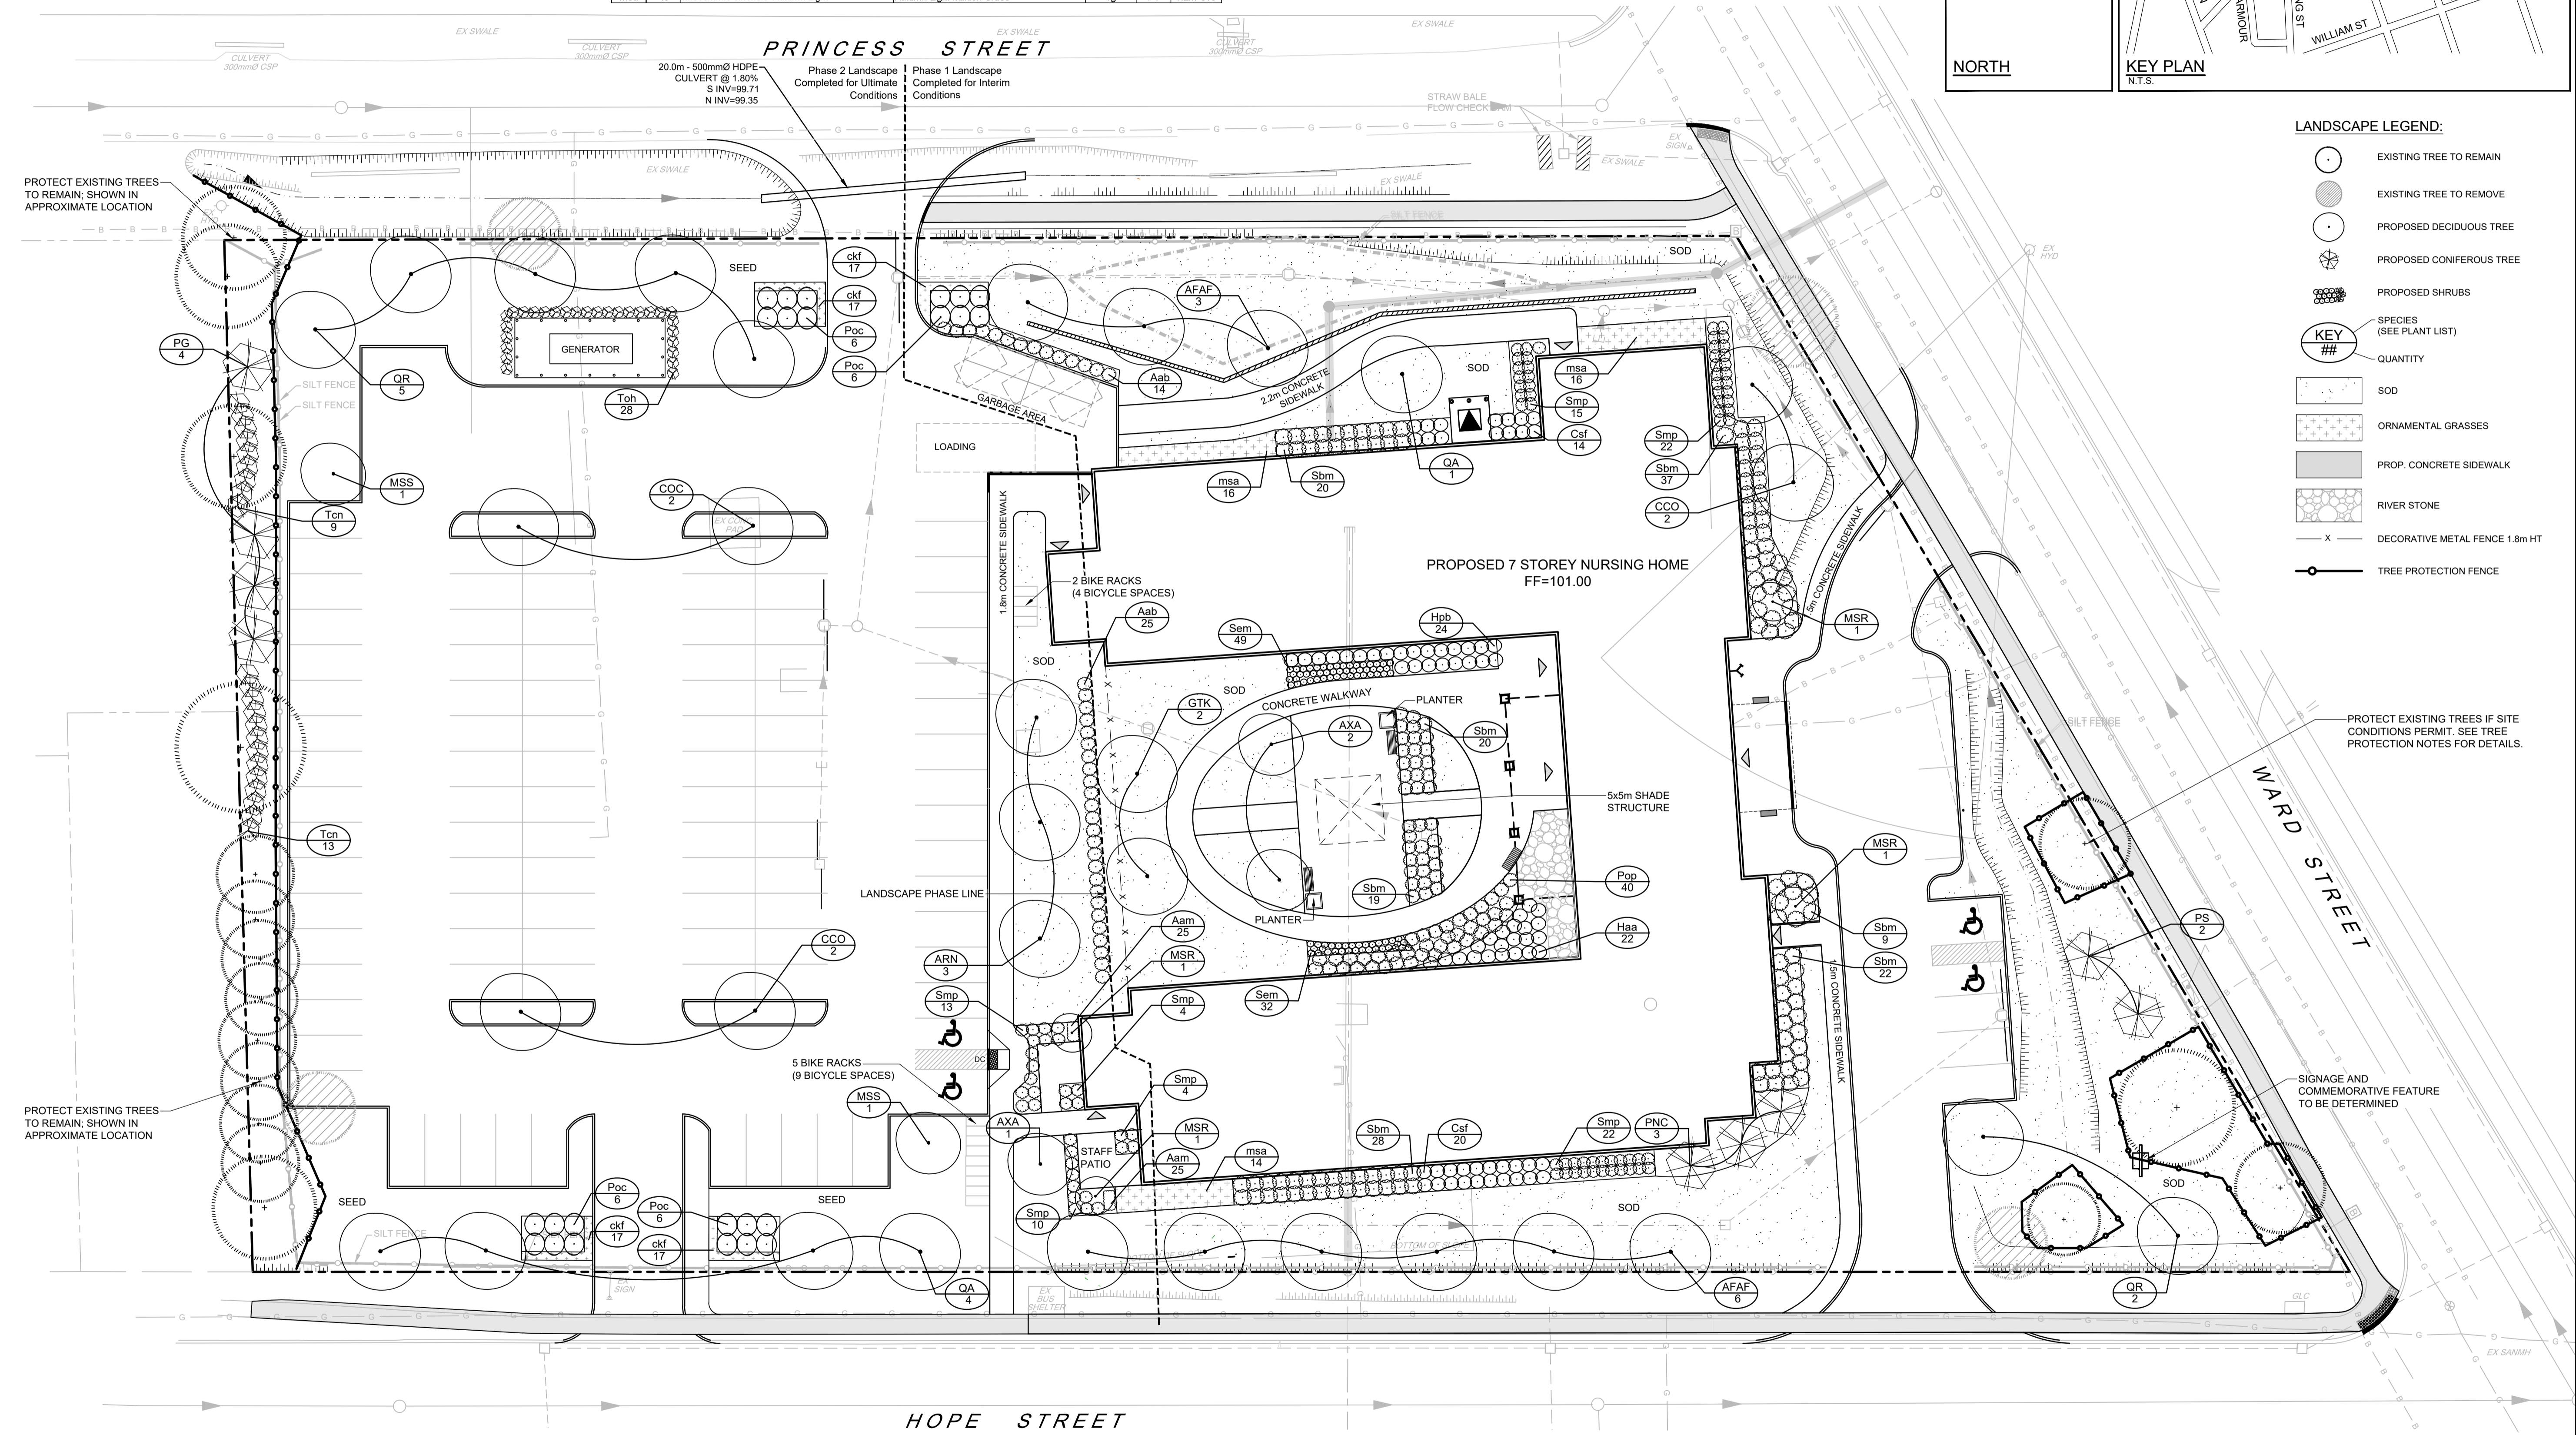

PLANT LIST

KEY	QTY	BOTANICAL NAME	COMMON NAME	SIZE	COND	SPACING
Deciduous Trees						
ARN	3	<i>Acer rubrum</i> 'Northwood'	Northwood Red Maple	50mm Cal	WB	As Shown
AFAF	9	<i>Acer x freemanii</i> 'Autumn Fantasy'	Autumn Fantasy Maple	50mm Cal	WB	As Shown
AXA	3	<i>Amelanchier x grandiflora</i> 'Autumn Brilliance'	Autumn Brilliance Serviceberry	50mm Cal	WB	As Shown
COC	2	<i>Celtis occidentalis</i> 'Chicagoland'	Chicagoland Hackberry	50mm Cal	WB	As Shown
CCO	4	<i>Corylus colurna</i>	Turkish Hazelnut	50mm Cal	WB	As Shown
GTK	2	<i>Gleditsia triacanthos</i> var. <i>inermis</i> 'Skycole'	Skyline Honeylocust	50mm Cal	WB	As Shown
MSR	4	<i>Magnolia stellata</i> 'Royal Star'	Royal Star Magnolia	50mm Cal	WB	As Shown
MSS	2	<i>Malus</i> 'Spring Snow'	Spring Snow Crabapple	50mm Cal	WB	As Shown
QA	5	<i>Quercus alba</i>	White Oak	50mm Cal	WB	As Shown
QR	7	<i>Quercus rubra</i>	Red Oak	50mm Cal	WB	As Shown
Coniferous Trees						
PG	4	<i>Picea glauca</i>	White Spruce	200cm HT	WB	As Shown
PNC	3	<i>Pinus nigra</i> 'Compacta'	Compact Austrian Pine	100cm HT	WB	As Shown
PS	2	<i>Pinus strobus</i>	Eastern White Pine	200cm HT	WB	As Shown

NOTE:
THE POSITION OF ALL POLE LINES, CONDUITS, WATERMANS, SEWERS AND OTHER UNDERGROUND AND OVERGROUND UTILITIES AND STRUCTURES IS NOT NECESSARILY SHOWN ON THE CONTRACT DRAWINGS, AND WHERE SHOWN, THE ACCURACY OF THE POSITION OF SUCH UTILITIES AND STRUCTURES IS NOT GUARANTEED. BEFORE STARTING WORK, DETERMINE THE EXACT LOCATION OF ALL SUCH UTILITIES AND STRUCTURES AND ASSUME ALL LIABILITY FOR DAMAGE TO THEM.

LOCATION	PROJECT No.
MUNICIPALITY OF PORT HOPE 20 HOPE STREET SOUTH	120226
DRAWING NAME	REV
PROPOSED LONG TERM CARE HOME	REV 4
LANDSCAPE PLAN	DRAWING No.
ULTIMATE CONDITIONS	120226-L1