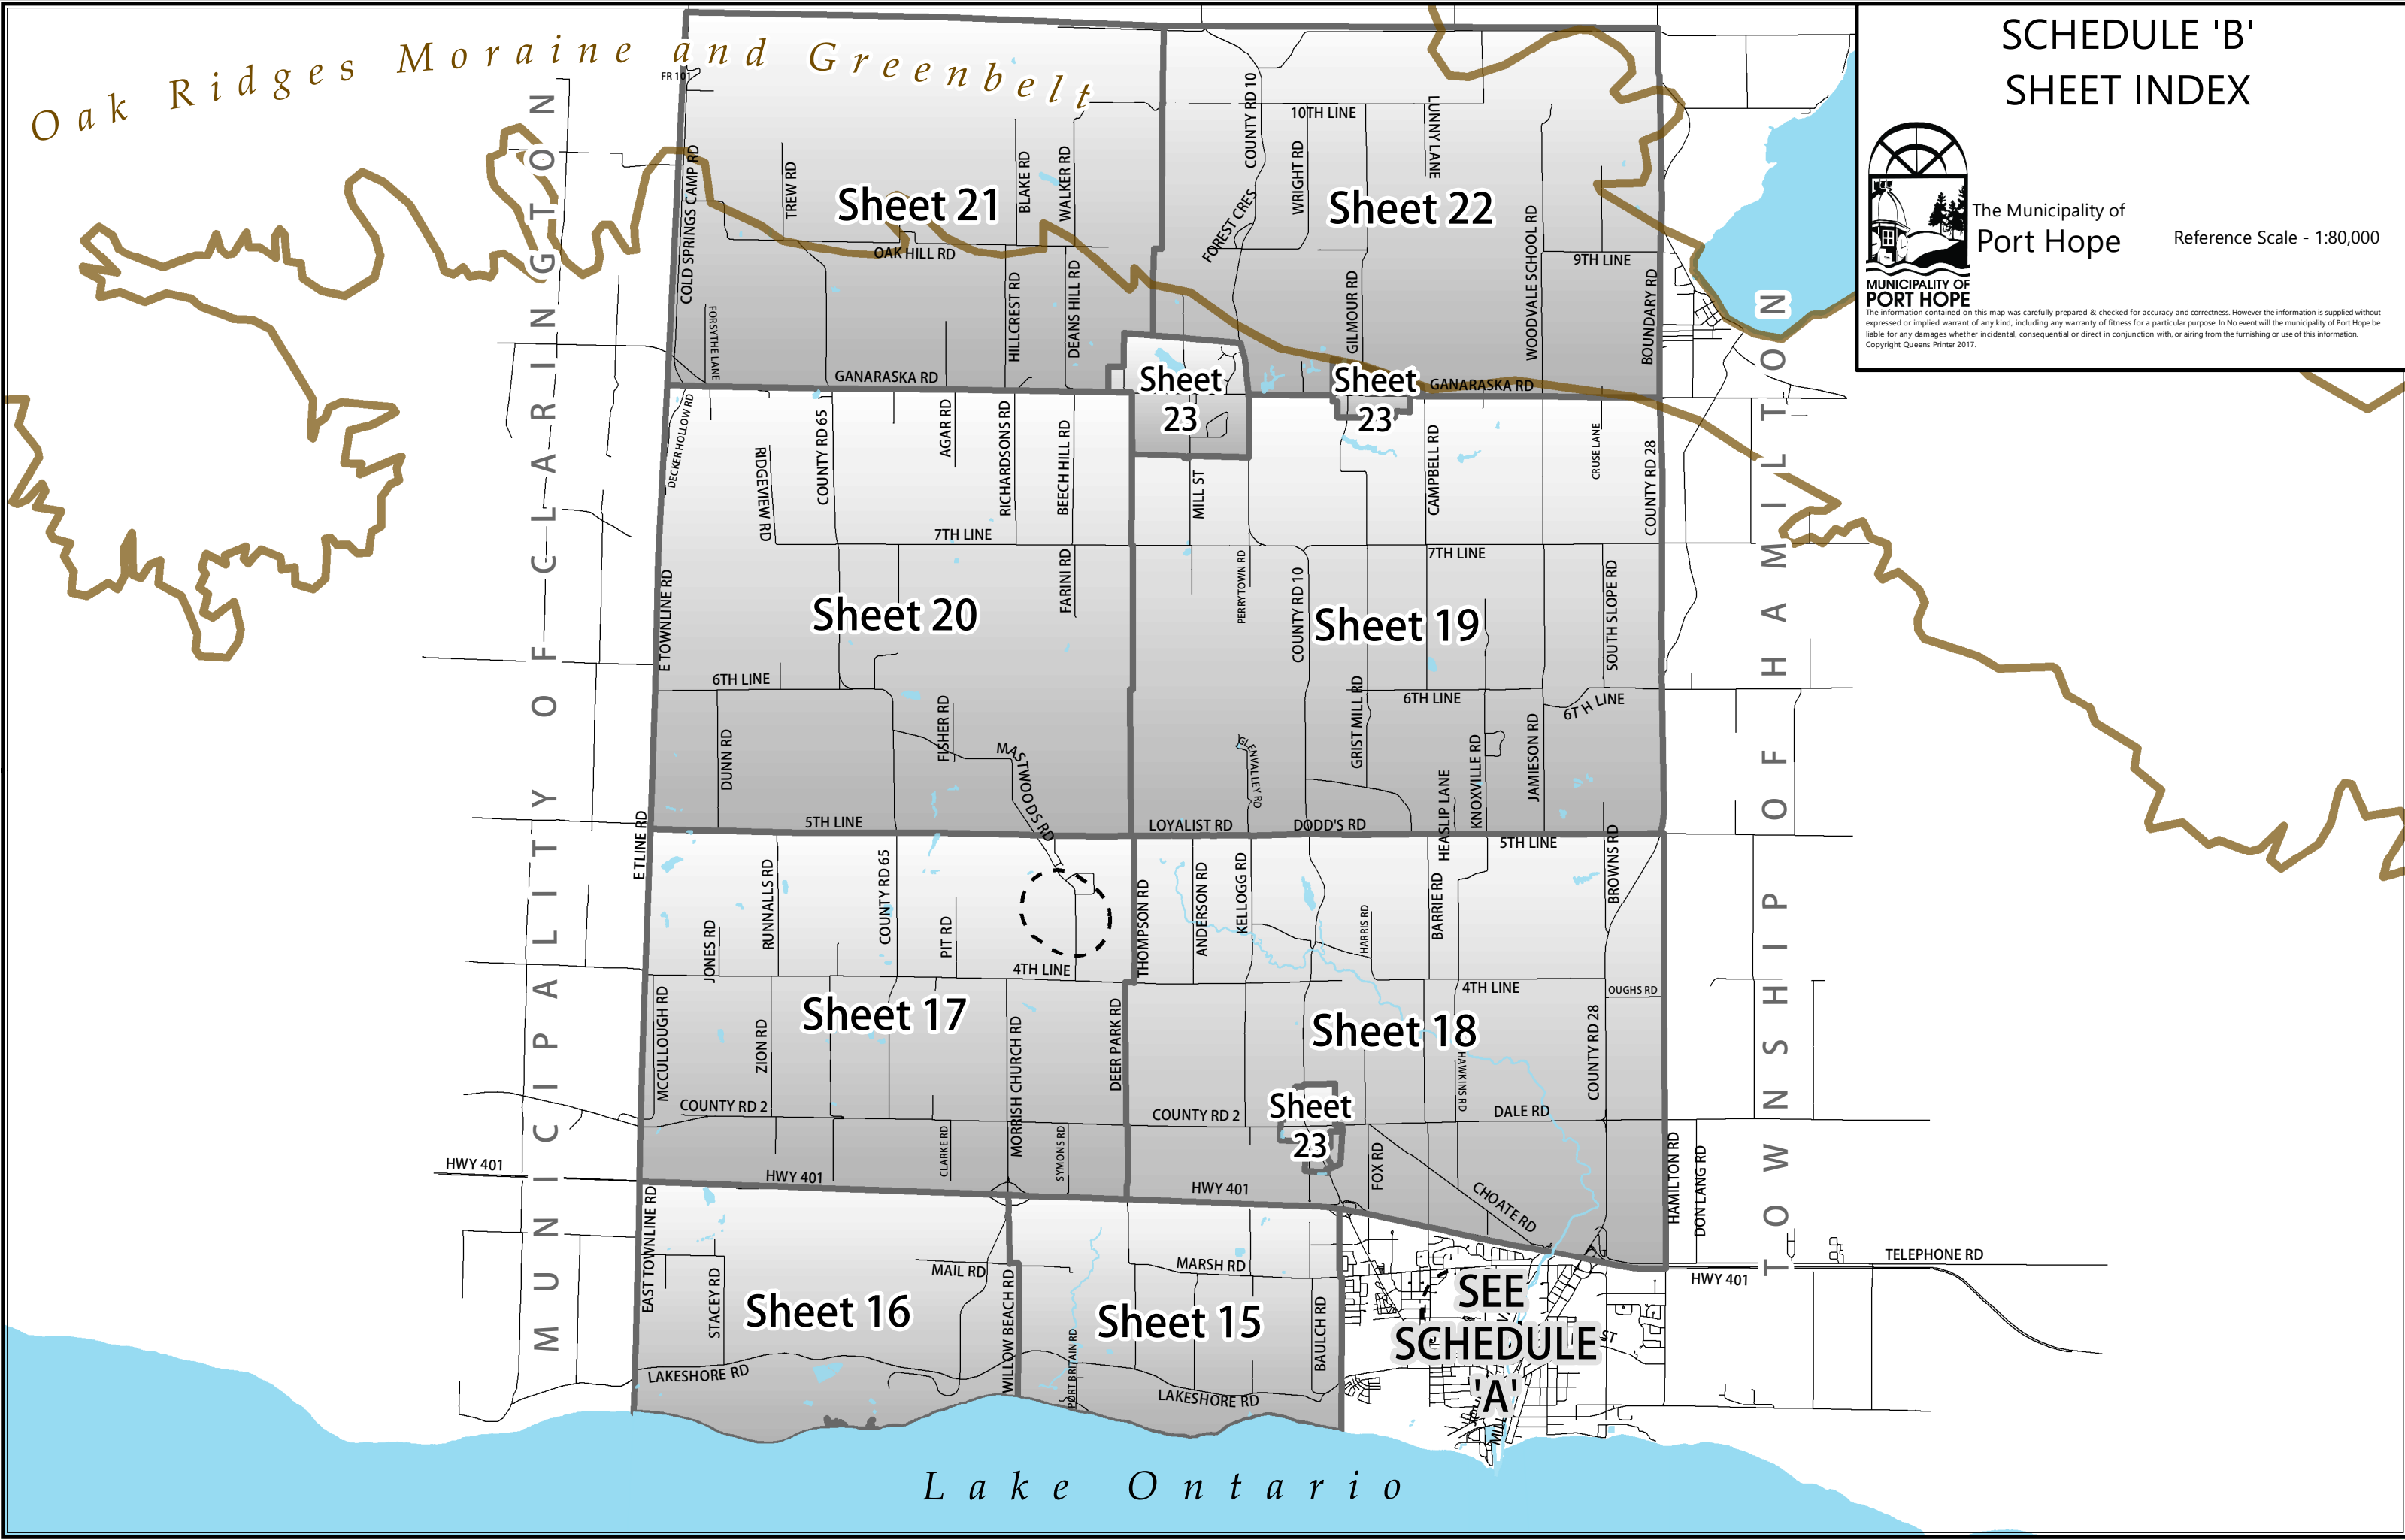

Oak Ridges Moraine and Greenbelt

SCHEDULE 'B' SHEET INDEX

The Municipality of
Port Hope

Reference Scale - 1:80,000

MUNICIPALITY OF
PORT HOPE

SEE
SCHEDULE
'A'

Lake Ontario