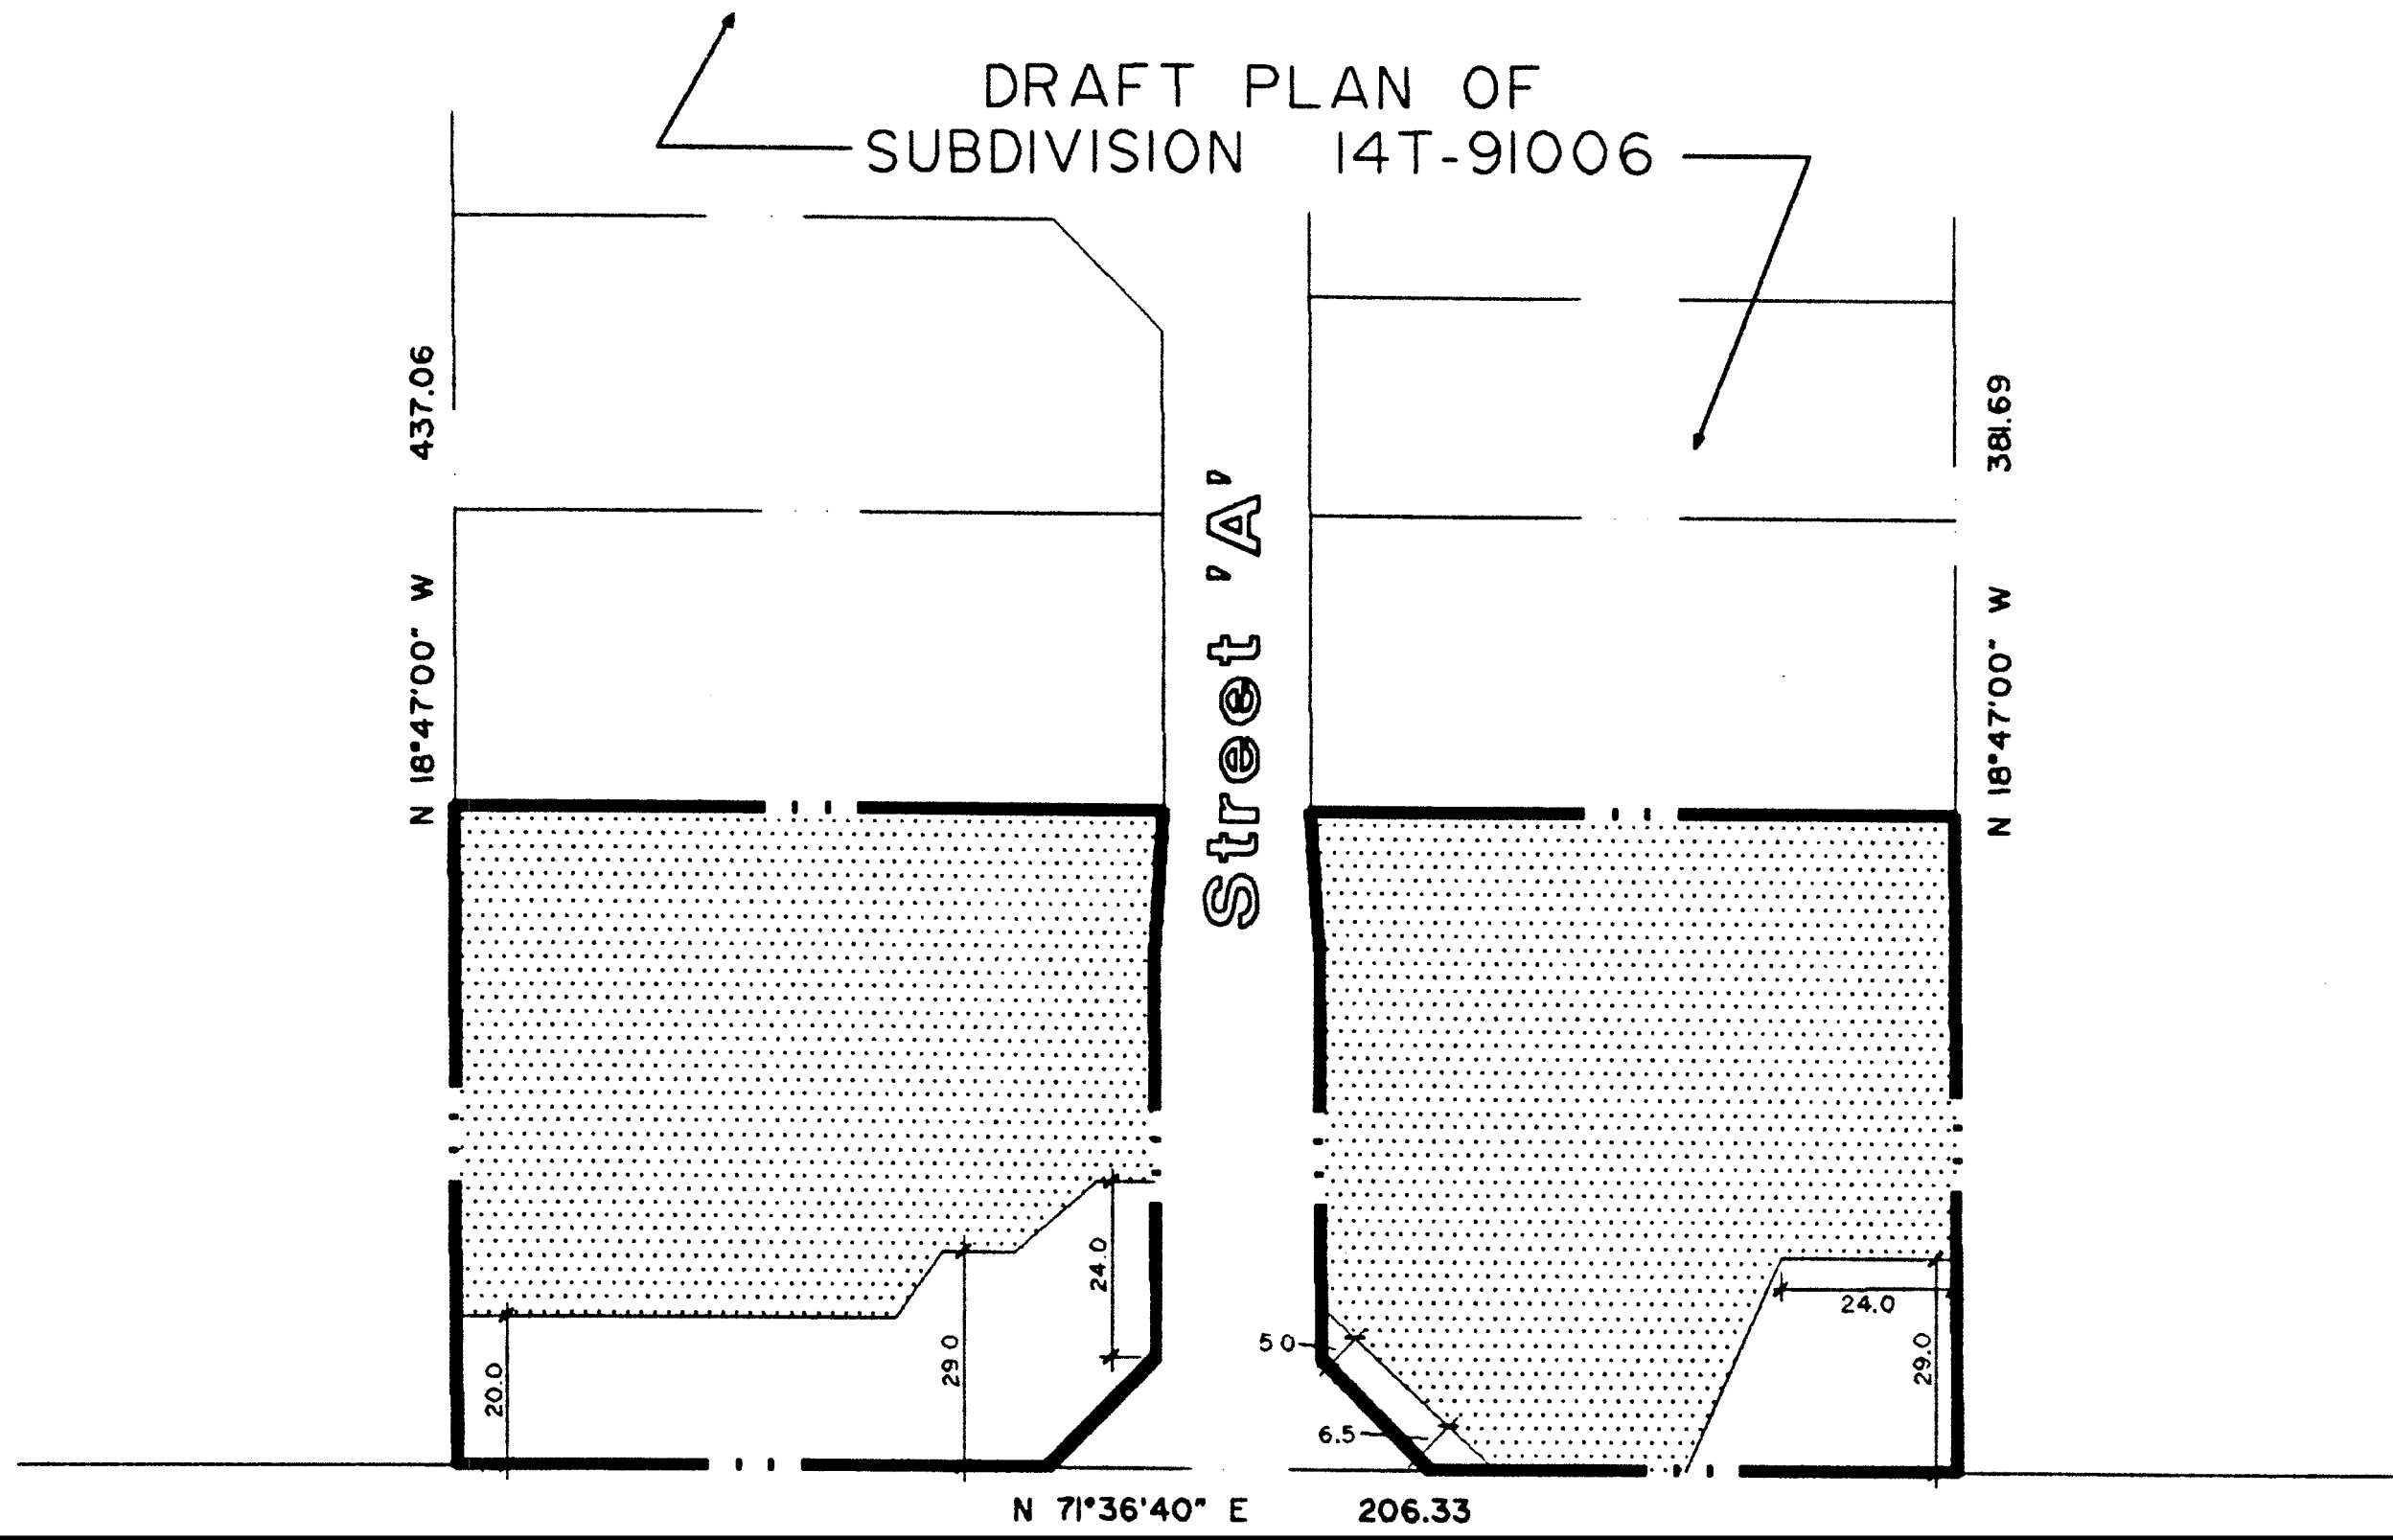

DRAFT PLAN OF
SUBDIVISION 14T-91006

SCHEDULE 'C-14'
ZONING BY-LAW 20/2010

ADOPTED: JUNE 29, 2010
LAST UPDATED: JUNE 29, 2010

JUNE 29, 2010
MAP NOT TO SCALE