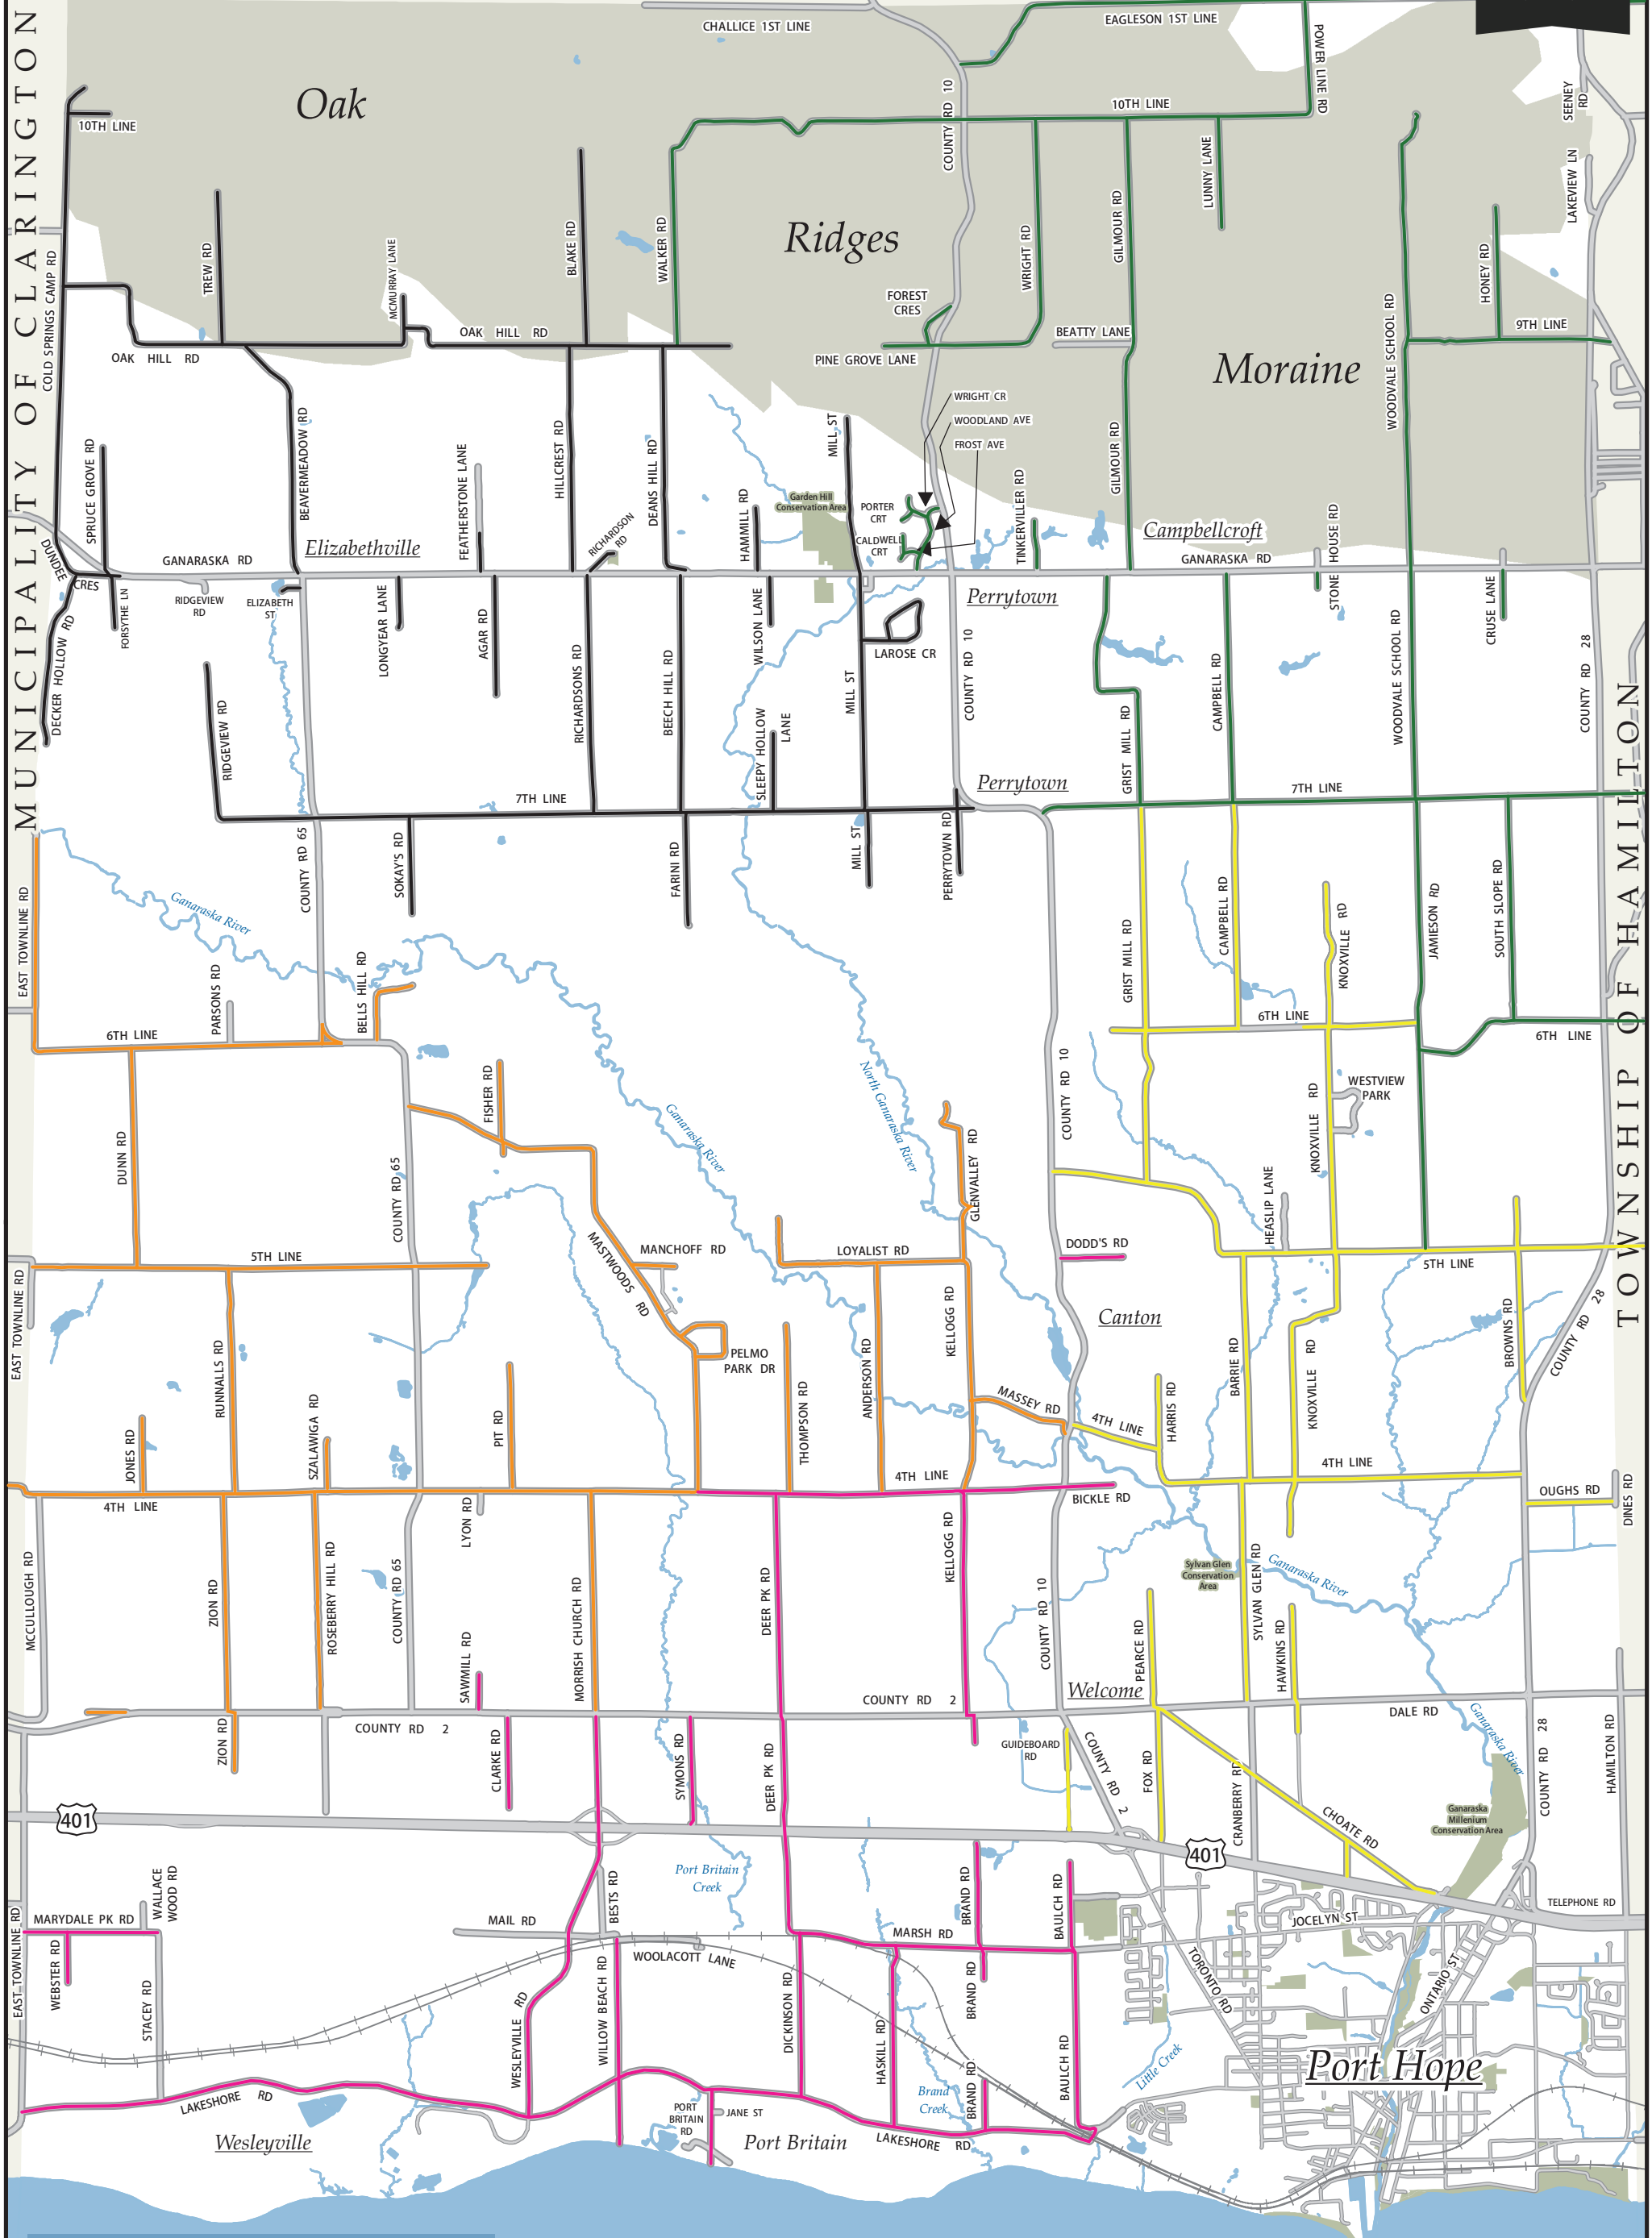

Snow Clearing & Winter Maintenance Routes - Rural

TOWNSHIP OF CAVAN MONAGHAN

MUNICIPALITY OF CLARINGTON

TOWNSHIP OF HAMILTON

Legend

- Snow Route
- Snow Route
- Snow Route
- Snow Route
- Snow Route

Lake Ontario

Copyright Queens Printer 2016. Prepared by the Ganaraska Region Conservation Authority on behalf of the Municipality of Port Hope. This map is for information purposes only and should not be used for navigation.